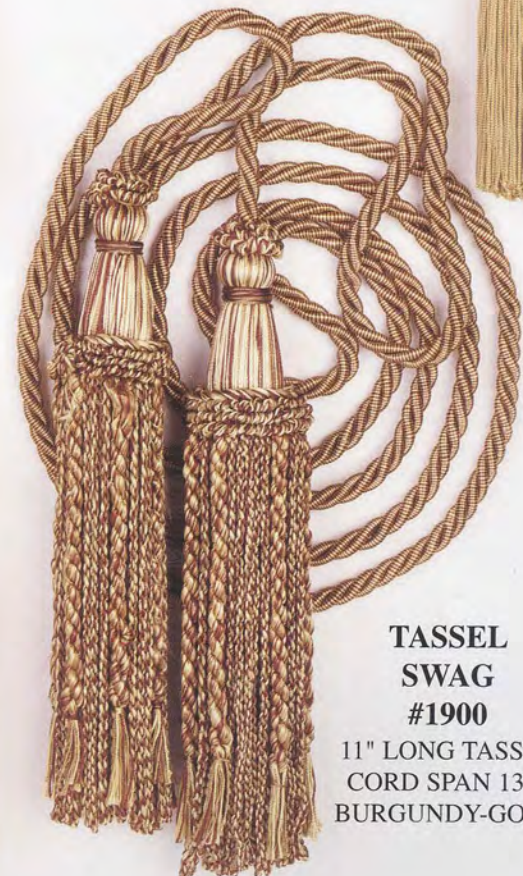

**TASSEL SWAGS...SILKY, EASY TO DRAPE**

TASSEL LENGTH 7 1/2"  
CORD SPAN 110"

TASSEL SWAGS  
FOR TAPESTRIES,  
WINDOW TREAT-  
MENTS AND MANY  
OTHER DESIGN  
USES

1849TS-LG  
LIGHT GOLD

1849TS-MU  
MULTI COLOR

1849TS-N  
NATURAL

1849TS-BK  
BLACK

1849TS-BU  
BURGUNDY

1849TS-DR  
DUSTY ROSE

TA238 SILVER-GOLD  
6 1/2" LONG

TA238  
SILVER  
6 1/2" LONG

TA238  
GOLD  
6 1/2" LONG

**METALLIC  
GOLD  
AND  
SILVER  
TASSELS**

TA234  
SILVER-GOLD  
8" LONG

TA234  
SILVER  
8" LONG

TA234  
GOLD  
8" LONG

**TASSEL  
SWAG  
#1900**  
11" LONG TASSEL  
CORD SPAN 132"  
BURGUNDY-GOLD