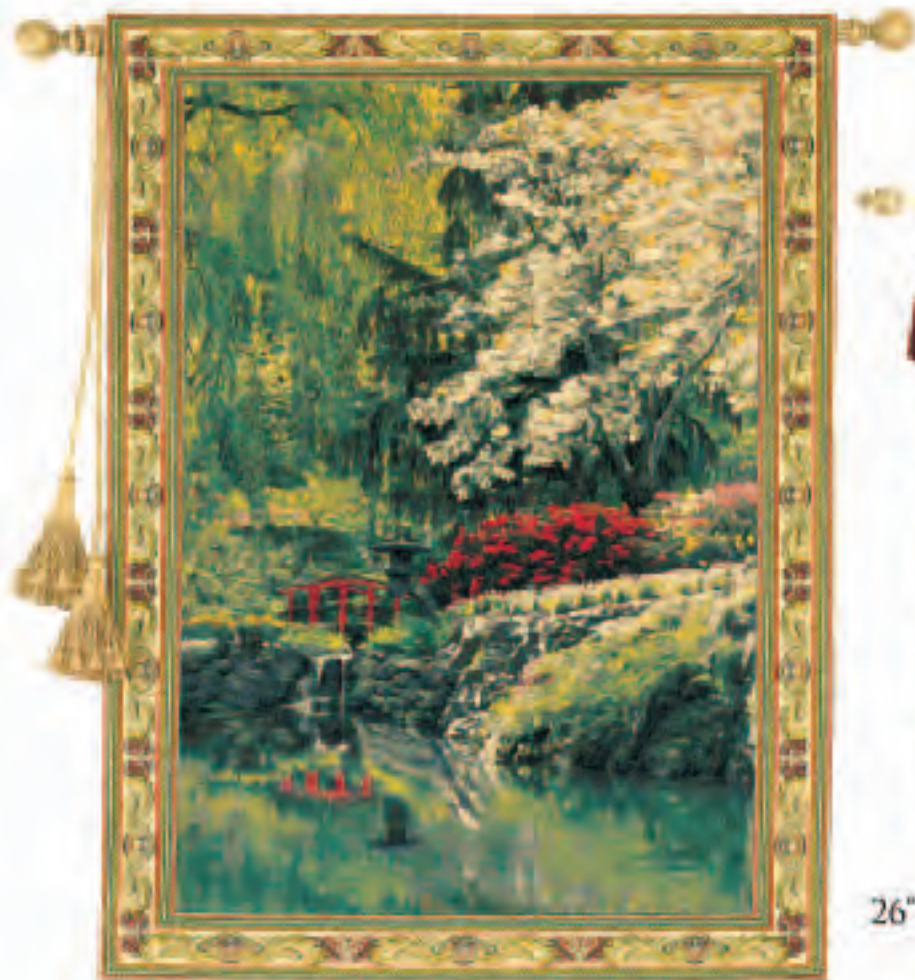

1048 SANCTUARY I
40" x 57" HEAVY WEAVE BELGIUM/USA
CDC DESIGN